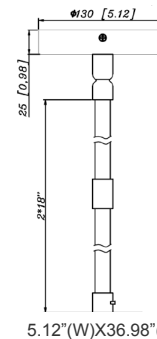

CMCS1XL-MCT-BK+CMC-SRK-218-5C-BK
CMCS1XL-MCT-WH+CMC-SRK-218-5C-WH