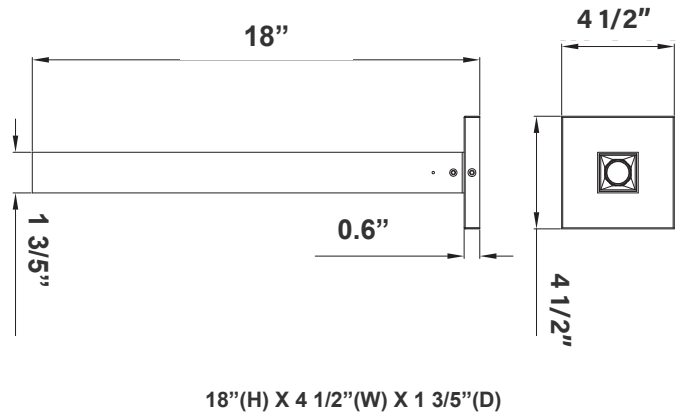

CMC SERIES COMMERCIAL INDOOR LIGHTING

CMCS1XL-MCT-DT-BK
CMCS1XL-MCT-DT-WH
1" ARCHITECTURAL CEILING CYLINDERS
MCT Multi Color Temperature (Selectable)

Customer Name: _____
Project Name: _____
Note: _____ | Type: _____

1" Cylinder, Pendant & Ceiling Cylinder Light, Aluminum Cylinder, White Aluminum Housing, Clear Glass Lens

Features

- Multi CCT: Selectable Multi-CCT Switches On The Back Of The Fixture(Dual Function)
- Triac Dimmable at 120V & 0-10V Dimming at 120-277V
- 5-Year Warranty
- Aluminum Base and Polycarbonate (PC) Lens

Technical Specifications

Electrical:

- Wattage: 9W
- Voltage: 120-277V
- Power Factor: >0.90
- THD: <20%
- Efficacy: 70 LPW

Mechanical:

- Aluminum Housing & Glass Lens
- Suspension Cable & Canopy Set Accessories Avail.
- Universal Swivel W/ Rod Kit Accessories Avail. Ambient Operating Temperature: -13°F to 113°F
- IP Rating: IP40 Suitable For Damp Locations
- 5-Year Warranty

Lighting:

- Multi CCT: Selectable Multi-CCT Switches On The Back Of The Fixture(Dual Function)
- Dimming: (Dual Function) Triac Dimmable at 120V & 1-10V Dimming at 120-277V
- Total Lumens: 630LM
- Color Temperatures: 3000K/4000K/5000K
- Color Rendering Index: CRI ≥ 80
- Beam Angle: 25°
- Rated life: 50,000 hrs

Applications:

- 1" Cylinder, Pendant & Ceiling Cylinder Light, Aluminum Cylinder, White Aluminum Housing, Clear Glass Lens

Other Models:

- 6W | 450LM | CMCS2L-MCT-DT-WH
- 6W | 450LM | CMCS2L-MCT-DT-BK